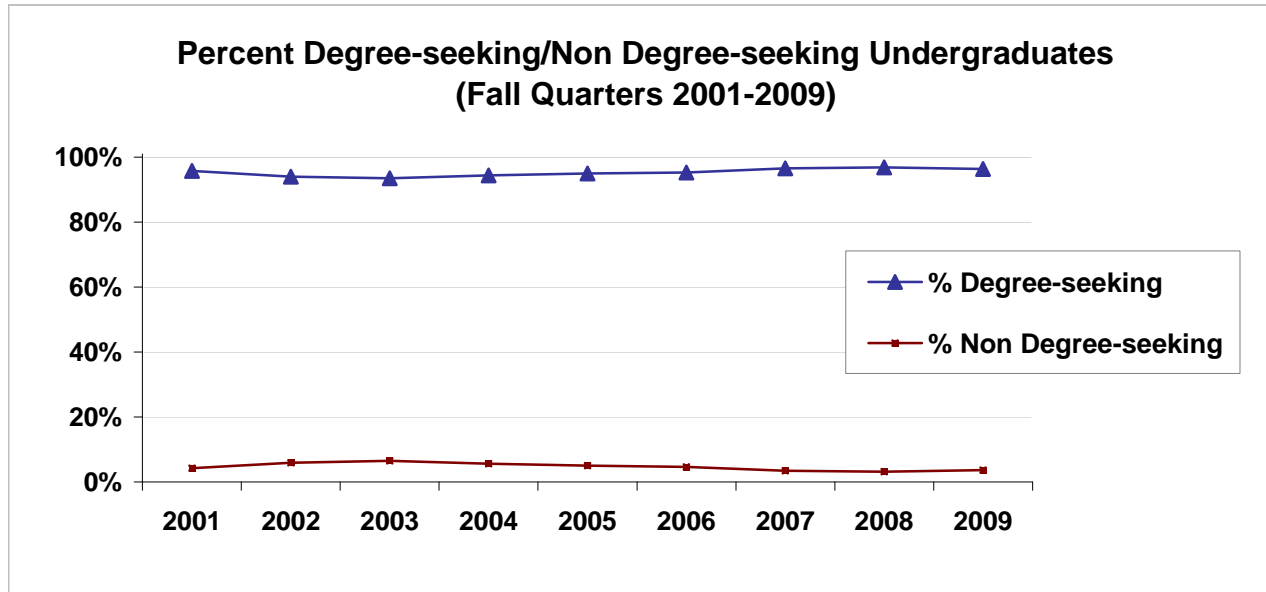

**The Evergreen State College
Percent Degree-seeking/Non Degree-seeking Undergraduate Students**

	2001	2002	2003	2004	2005	2006	2007	2008	2009
# Degree-seeking	3833	3838	3838	3907	3962	3931	4135	4228	4385
# Non Degree-seeking	168	243	265	231	209	193	147	136	166
% Degree-seeking	96%	94%	94%	94%	95%	95%	97%	97%	96%
% Non Degree-seeking	4%	6%	6%	6%	5%	5%	3%	3%	4%