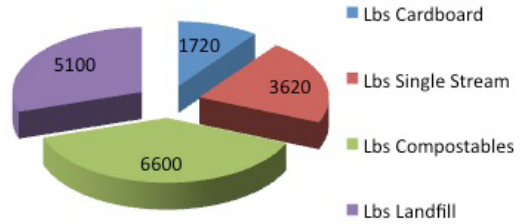

Recyclemania Week 7 Update

This Week's Weigh-In

Here are the results for this week's weights:

Landfill waste: 5,100

Recycled

Single stream: 3,620 lbs

Cardboard: 1,720 lbs

Compost: 6,600 lbs

Waste Stream Analysis Wk 6

Measuring Up

How does Evergreen stand against the top schools in this year's competitors nationwide?

Week 6 of RecycleMania - standings:

Grand Champion: California State University - San Marcos with a cumulative recycling rate of 82.28%

Per Capita Classic: McNeese State University with cumulative recyclable pounds/person at 27.54 lbs

Waste Minimization: Santa Monica College with a cumulative waste in pounds/person of 2.94 pounds.

Gorilla Prize: Rutgers University with cumulative recycleables in pounds 742326.00 lbs