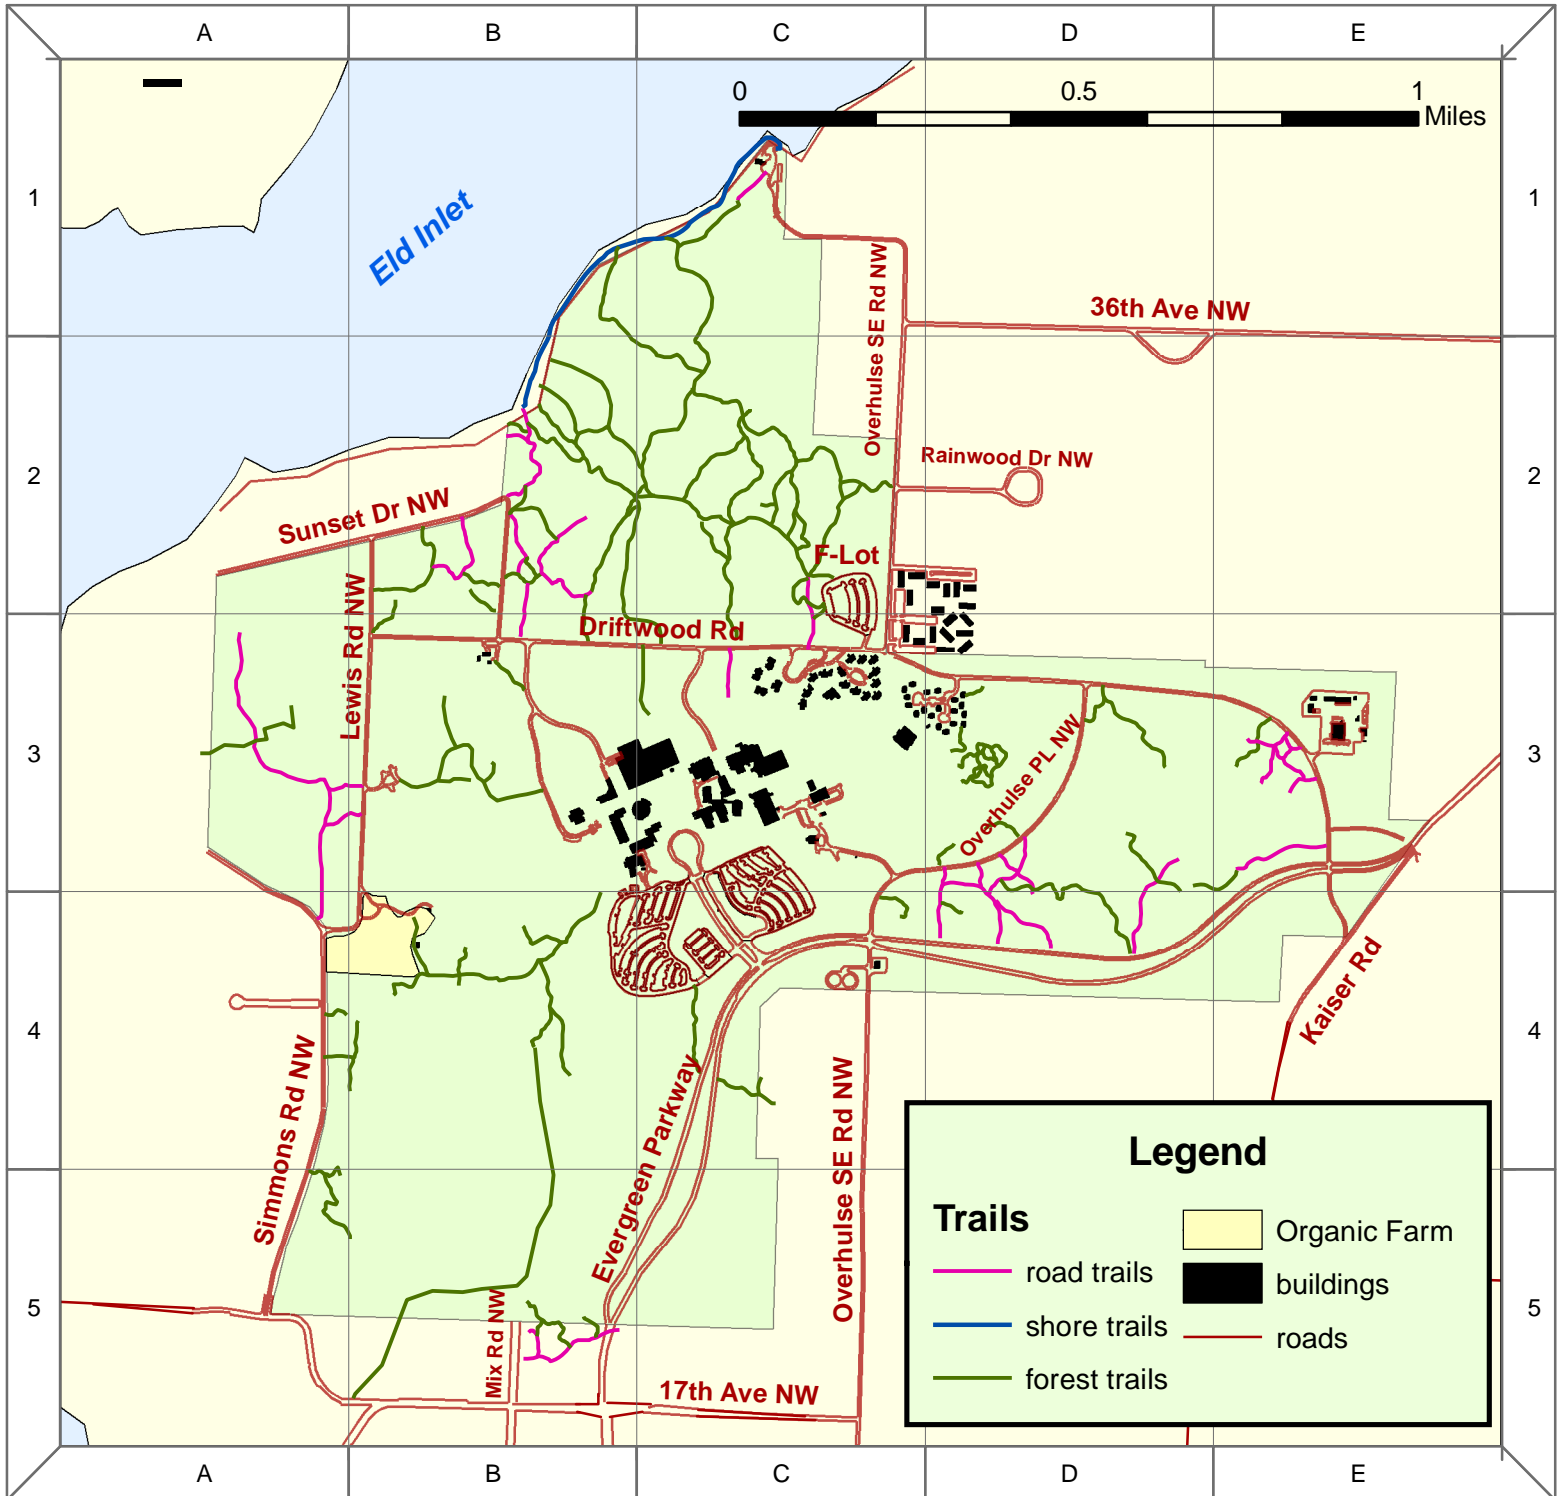

## Trails Map

### Map Key

- |                             |                         |
|-----------------------------|-------------------------|
| F-Lot...C2                  | Organic Garden....A4-B4 |
| Library...B3-C3             | Shore Trail....B1-2, C1 |
| Longhouse...B3              | Seminar I...B3          |
| Main Entrance...C4          | Seminar II...C3         |
| Main Parking Lot...B4, C3-4 |                         |

# Beach Trails

Eld Inlet

36th Ave NW

Overhulse Rd

F-Lot

Driftwood Rd

## Organic Farm Trails

0 0.25 0.5 Miles