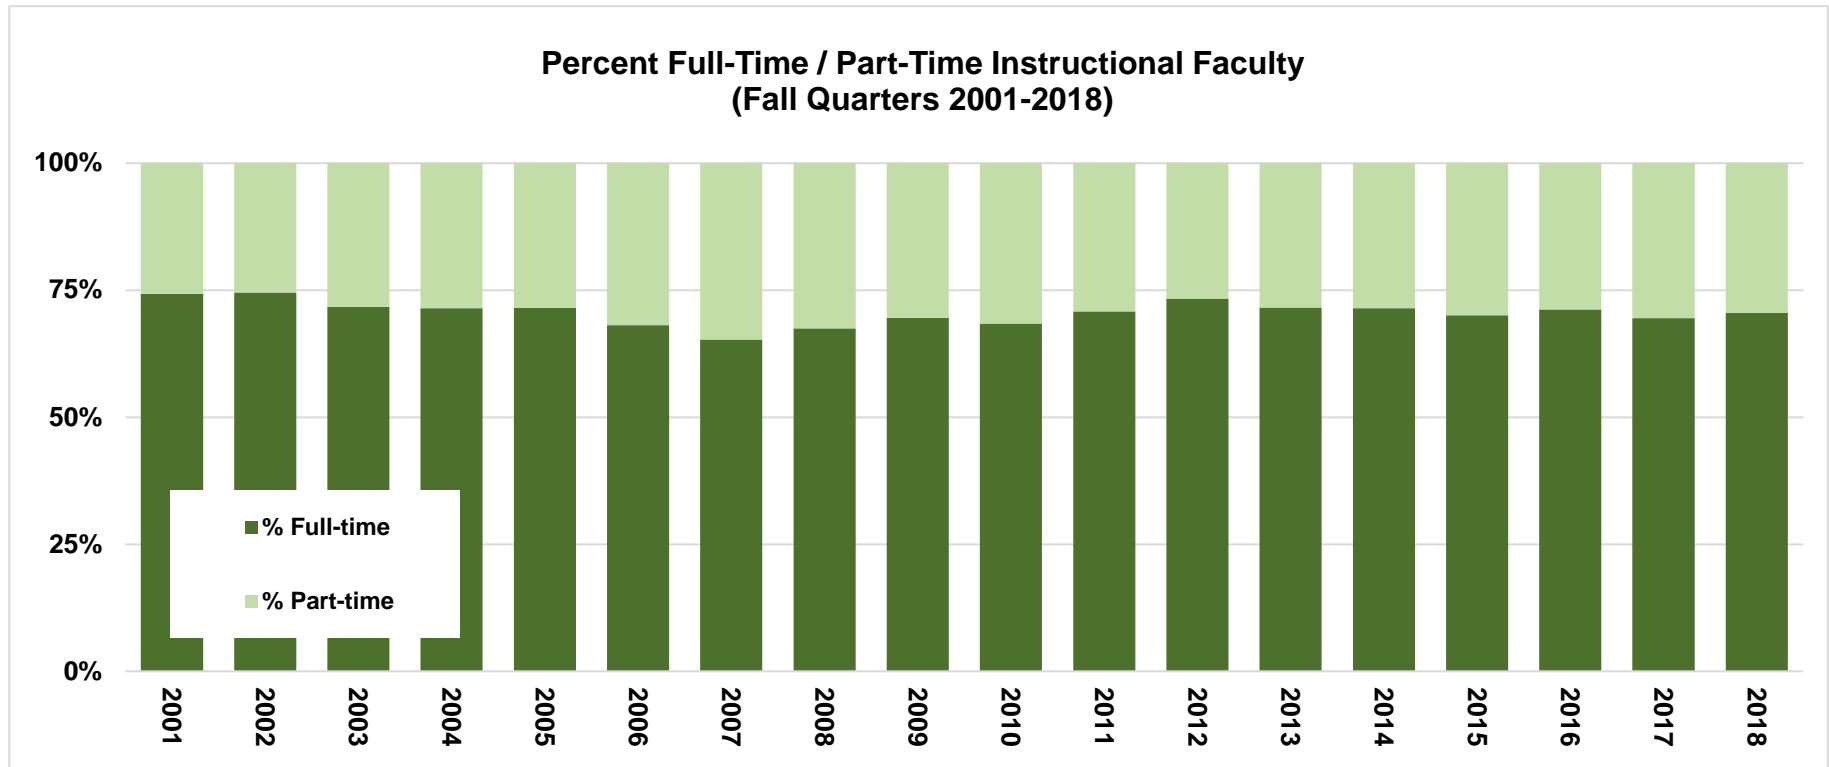

**The Evergreen State College
Full-Time / Part-Time Instructional Faculty**

	2001	2002	2003	2004	2005	2006	2007	2008	2009	2010	2011
Total Faculty	214	216	219	224	221	232	242	243	243	247	247
Full-time (N)	159	161	157	160	158	158	158	164	169	169	175
Part-time (N)	55	55	62	64	63	74	84	79	74	78	72
% Full-time	74%	75%	72%	71%	71%	68%	65%	67%	70%	68%	71%
% Part-time	26%	25%	28%	29%	29%	32%	35%	33%	30%	32%	29%