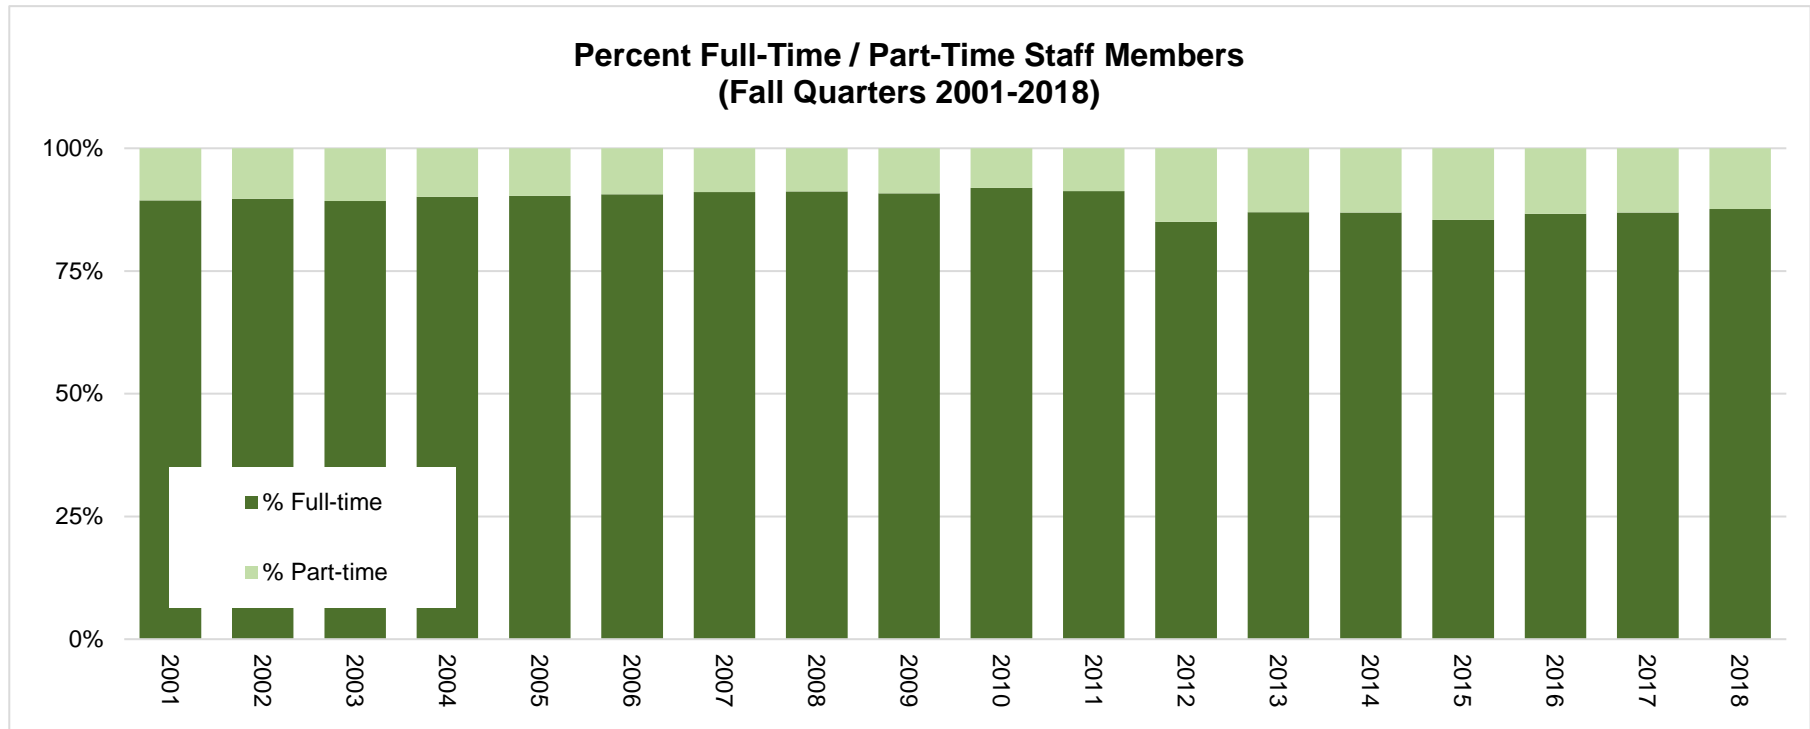

**The Evergreen State College
Full-Time / Part-Time Staff Members**

	2001	2002	2003	2004	2005	2006	2007	2008	2009	2010	2011
Total Staff	462	468	483	495	505	502	517	536	513	497	483
Full-time (N)	413	420	431	446	456	455	471	489	466	457	441
Part-time (N)	49	48	52	49	49	47	46	47	47	40	42
% Full-time	89%	90%	89%	90%	90%	91%	91%	91%	91%	92%	91%
% Part-time	11%	10%	11%	10%	10%	9%	9%	9%	9%	8%	9%

	2012	2013	2014	2015	2016	2017	2018
Total Staff	528	531	528	534	554	551	502
Full-time (N)	449	462	459	456	480	479	440
Part-time (N)	79	69	69	78	74	72	62
% Full-time	85%	87%	87%	85%	87%	87%	88%
% Part-time	15%	13%	13%	15%	13%	13%	12%