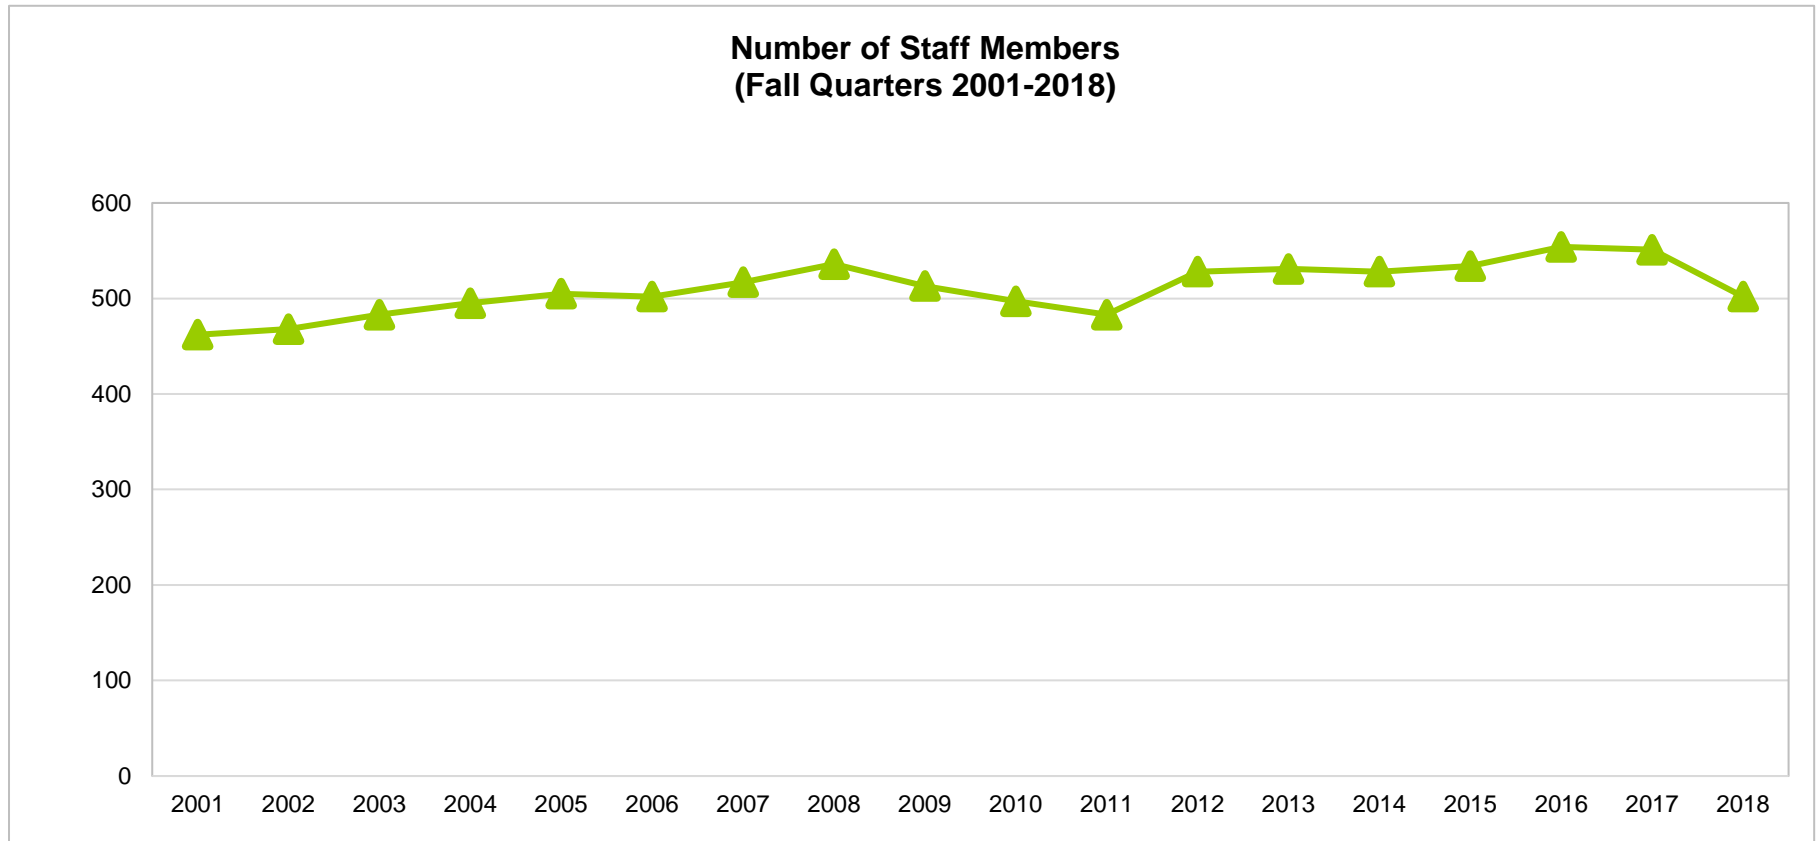

The Evergreen State College
Number of Staff Members

	2001	2002	2003	2004	2005	2006	2007	2008	2009	2010	2011
<i>Total Staff</i>	462	468	483	495	505	502	517	536	513	497	483
	2012	2013	2014	2015	2016	2017	2018				
<i>Total Staff</i>	528	531	528	534	554	551	502				