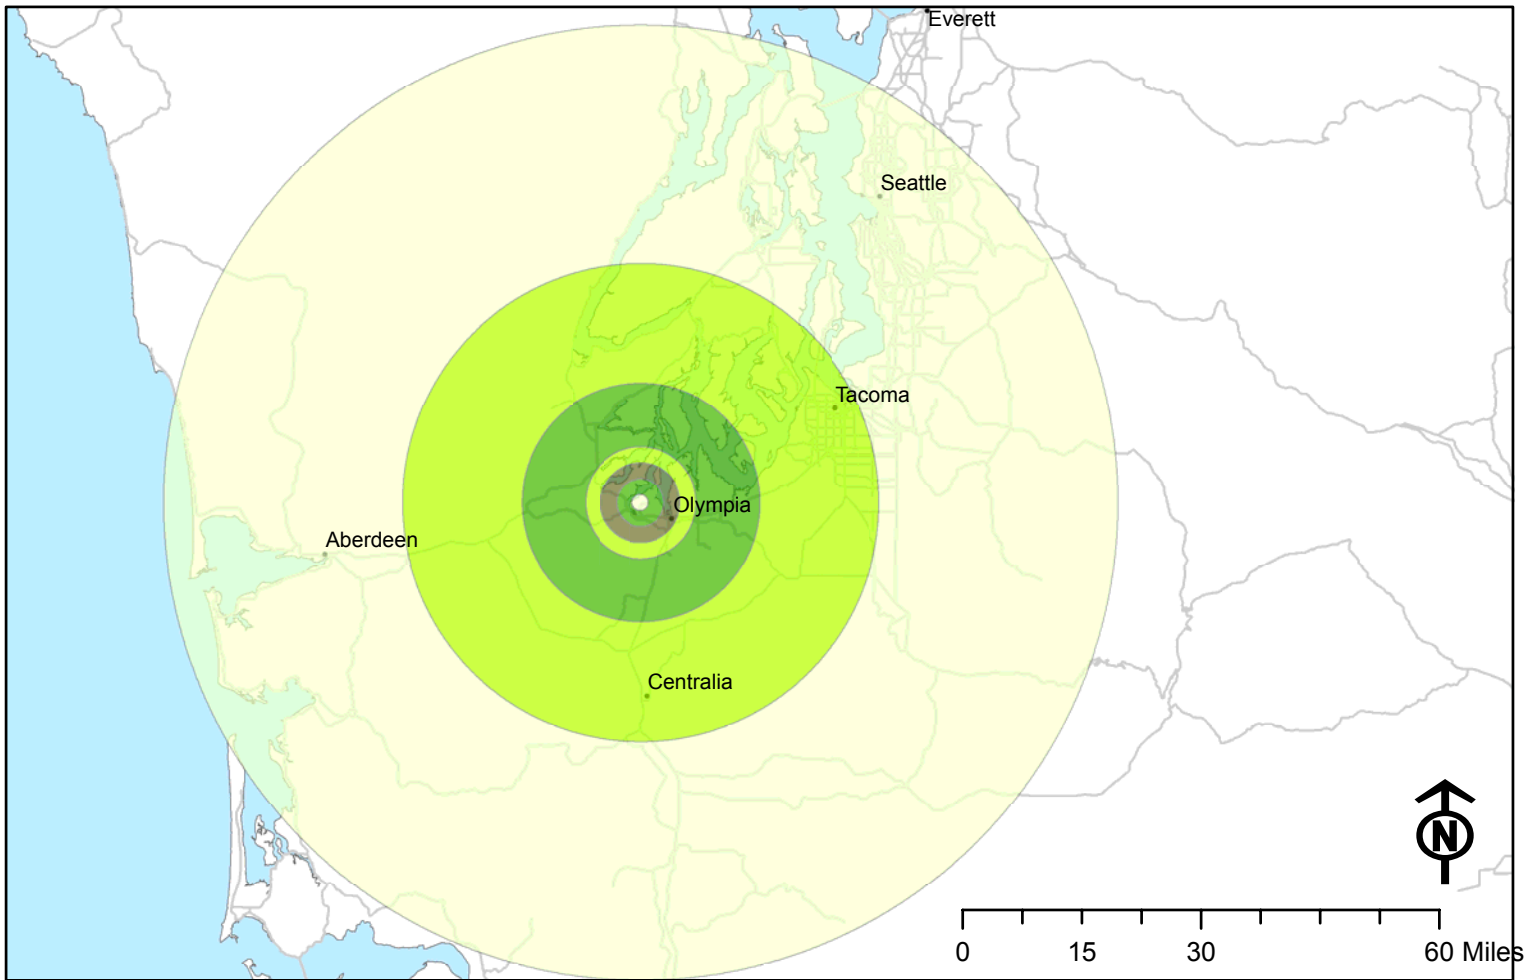

# Location of Mailing Addresses Evergreen Employees (Working at All Locations)

This map and the chart below it shows the number and percentage of mailing addresses that are within particular distances from The Evergreen State College, Olympia campus. Mailing addresses were geocoded only for those employees who had a street address. Some employees may be working off of the Olympia campus. A total of 791 (92% of employees as of Spring 2005) are represented on the map.

## Percent Employee Mailing Addresses Within Distance Ring