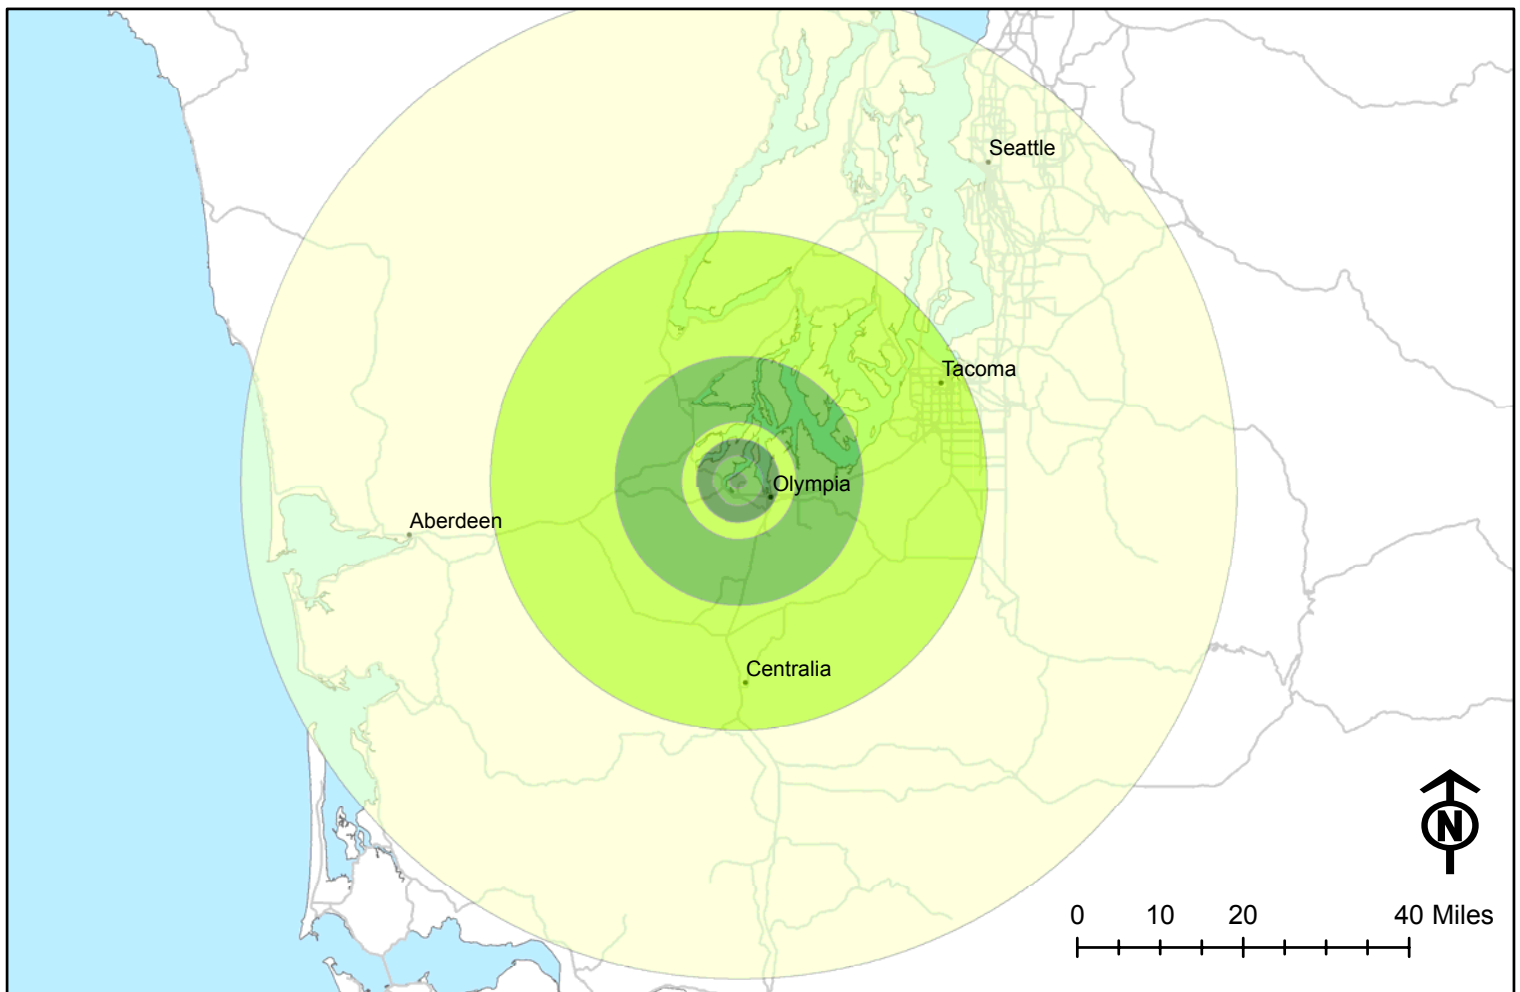

# Location of Mailing Addresses Evergreen Students Studying Primarily in Olympia

This map and the chart below it shows the number and percentage of student mailing addresses that are within particular distances from The Evergreen State College, Olympia campus. Mailing addresses were geocoded for only those students who had a street address and who were studying primarily on the Olympia campus. A total of 3,733 (or 92% of Fall Quarter 2004 Olympia campus students) are represented on the map.

## Percent Student Mailing Addresses Within Distance Ring