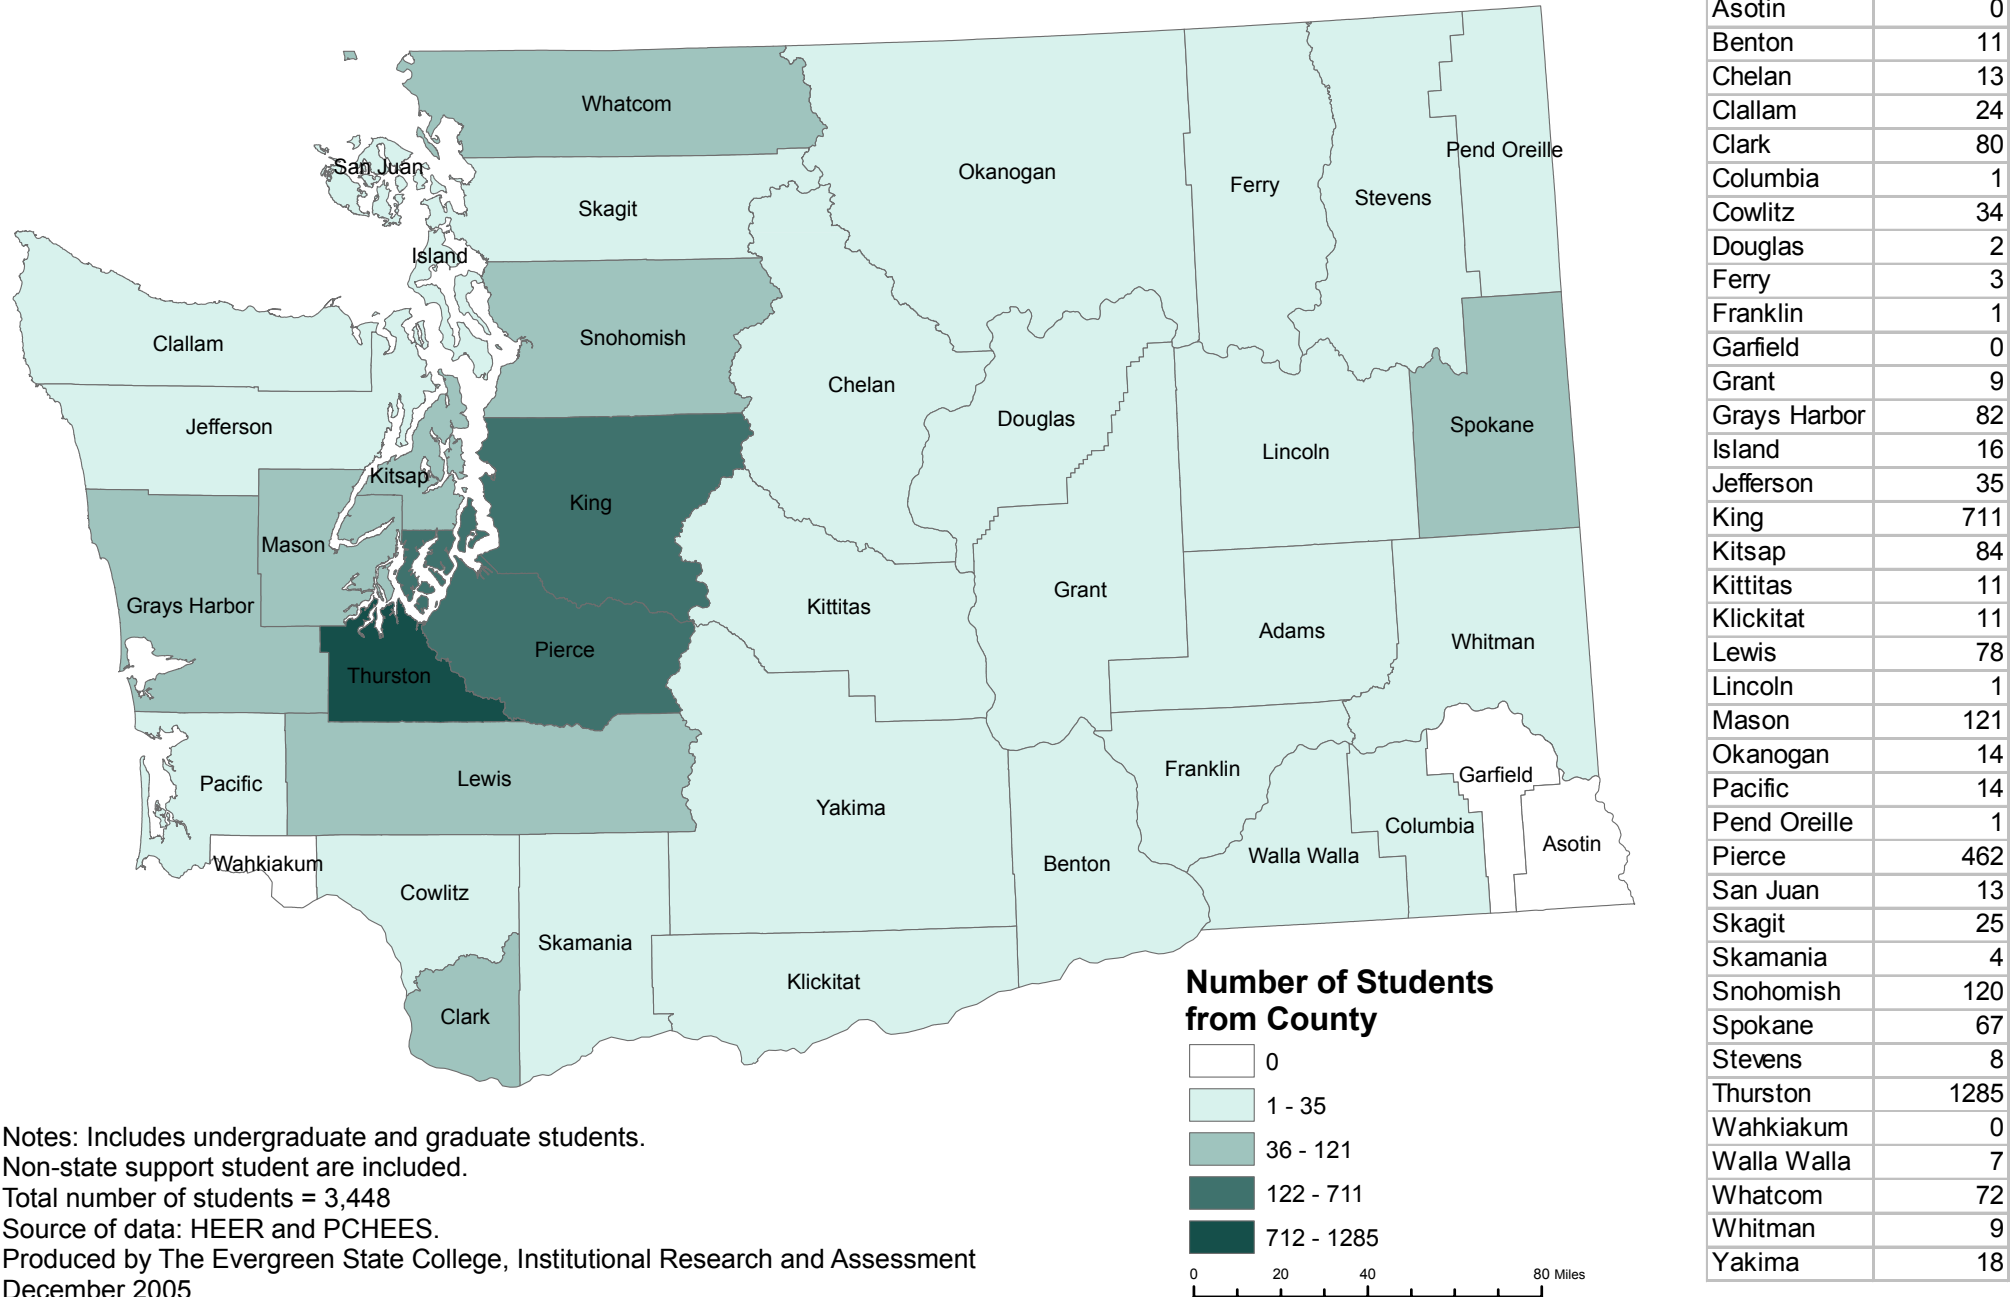

County of Origin for Evergreen Students from Washington

Fall 2005

Notes: Includes undergraduate and graduate students.
 Non-state support student are included.
 Total number of students = 3,448
 Source of data: HEER and PCHEES.
 Produced by The Evergreen State College, Institutional Research and Assessment
 December 2005