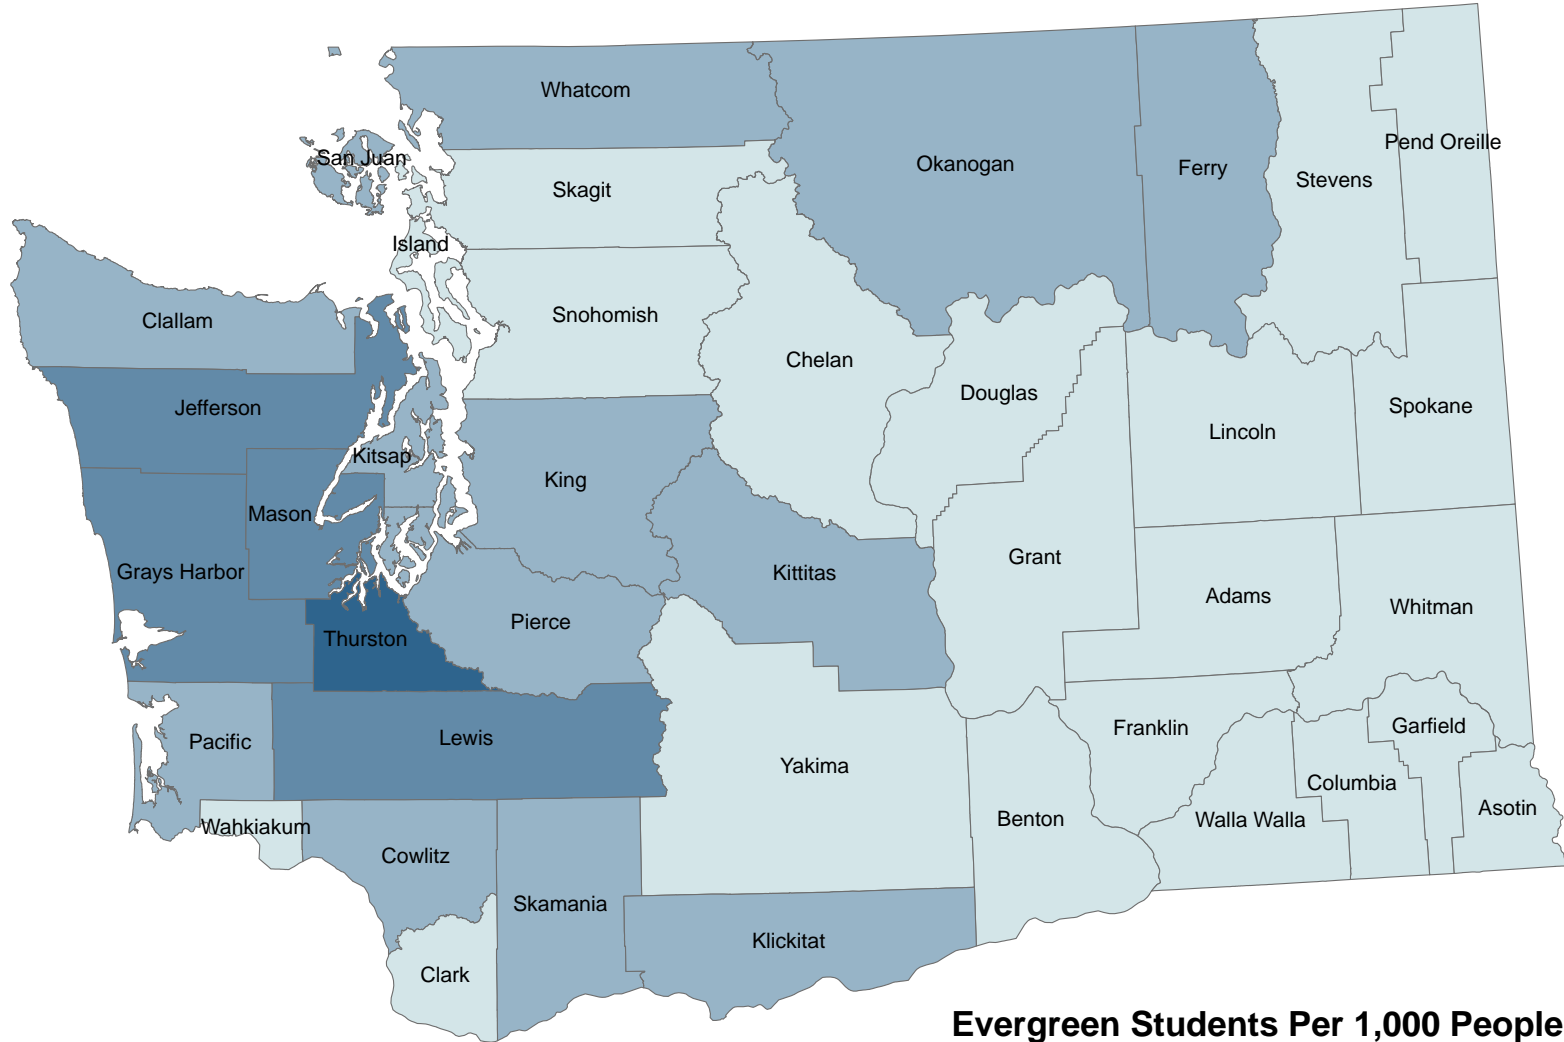

Evergreen Students by County of Origin Per 1,000 People (Census 2000 County Population) Fall 2005

Evergreen Students Per 1,000 People (2000 Census Population for Counties)

Notes: Includes undergraduate and graduate students.
Non-state support student are included.

Total number of students = 3,348

Source of data: HEER and PCHEES.

Data was classified using Natural Breaks (Jenks) method.

Produced by The Evergreen State College, Institutional Research and Assessment

May 2006