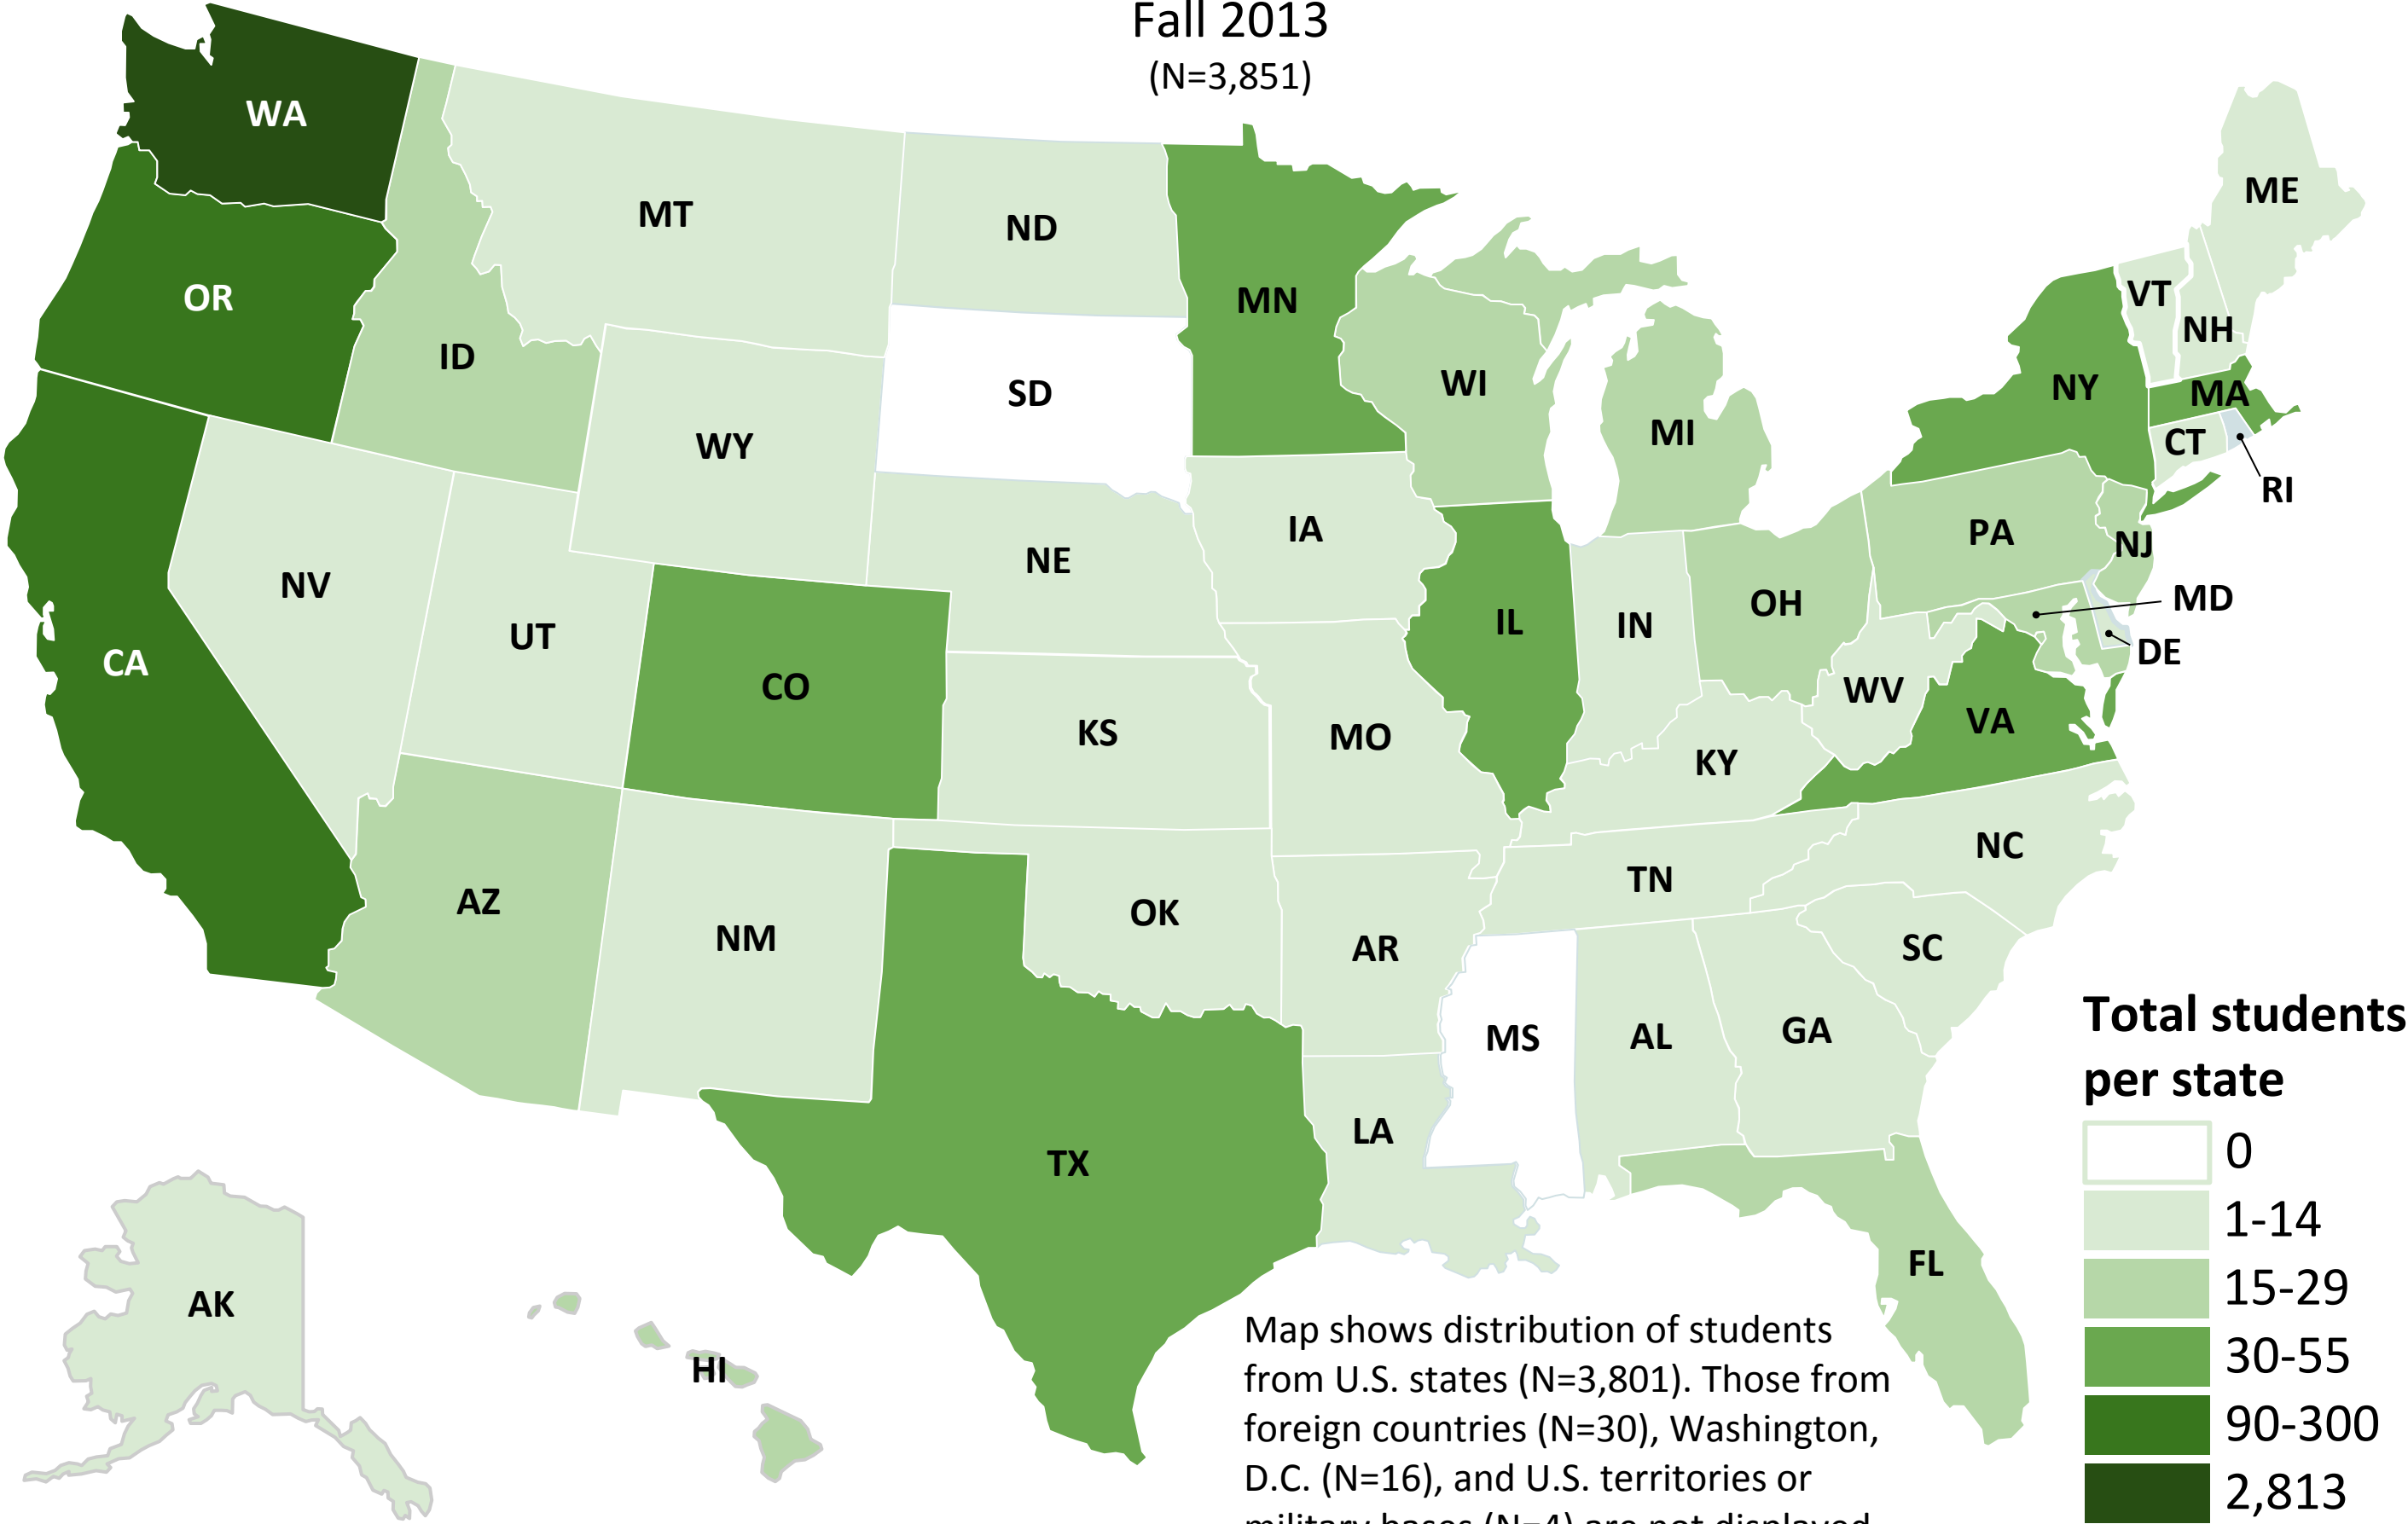

# Origin of Evergreen Undergraduate Students

Fall 2013

(N=3,851)

Map shows distribution of students from U.S. states (N=3,801). Those from foreign countries (N=30), Washington, D.C. (N=16), and U.S. territories or military bases (N=4) are not displayed.